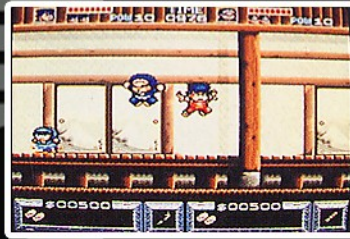

All hope rests on the village's two ninja guardians. Kid Ying and Dr. Yang. Ying is a daring young mystical ninja who often rips apart opponents while riding a psychedelic tiger. Yang is his all-powerful mentor and master of the invincible spirit transformation. Together they must overcome ten Levels of the Dragon-beast, until they find the princess or die trying.

With double Warlock Stages in most levels and intense 3D and 2D zones blasting savage stereo sound effects, you'll be challenged to perform dozens of attack moves and solve magical problems before advancing. And talk about enemies! There's the Carp Meister, who stuns victims with poisonous fighting fish; Tanaka-U-Out, a knock out artist who wallops opponents with a bone crushing hammer; and the Sumo Tag Team, kings of the unbeatable belly buster crunch.

All-powerful sinjin items like the fire staff must also be captured. And if you fail to collect gold coins from defeated foes you won't receive important clues from the Fortune Palace and Char Cheddar Sushi Joint, or be allowed to go for broke at "hidden risk" areas such as the Quiz Hose and Horse Races.

But that's only the tip of the volcano. Which is why your ultimate strength must come not from your might, but from your mind.

Featuring simultaneous play for two players, or play against your Super NES™.

SUPER NINTENDO ENTERTAINMENT SYSTEM

THE LEGEND OF THE MYSTICAL NINJA™

SUPER NINTENDO
ENTERTAINMENT SYSTEM